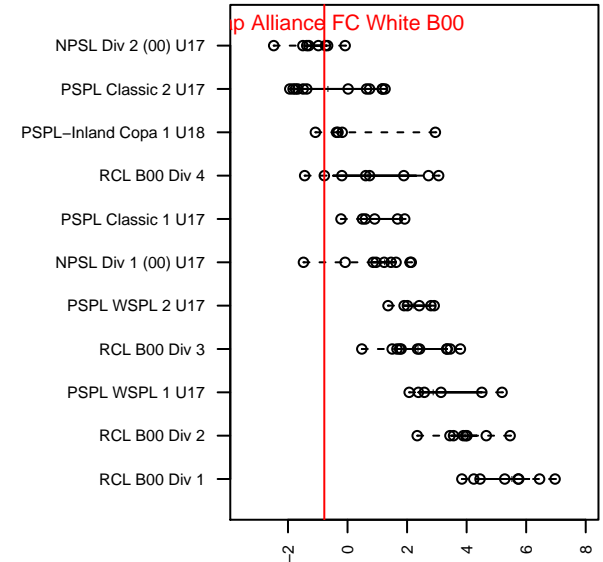

Kitsap Alliance FC White B00

Kitsap Alliance FC
Silverdale, WA
B00 total strength=1213
attack=4.71 defense=3.71
fall league = RCL B00 Div 4

alt names used:
Kitsap Alliance FC B00 B

Venues played:
2016 RCL B00 Div 4

**attack and defense variance (black dot)
relative to other teams
and top 10 in region**

**attack and defense rating
relative to others at age
and all opponents in last 13 months**

Performance relative to 13 month average