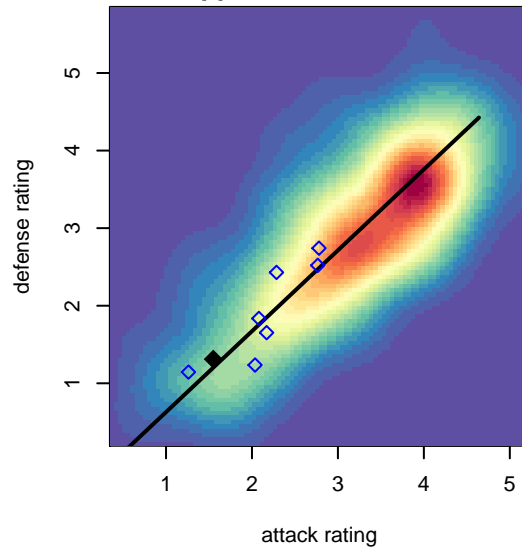

Kitsap Alliance FC White B00

Kitsap Alliance FC
Silverdale, WA
B00 total strength=1213
attack=4.71 defense=3.71
fall league = RCL B00 Div 4

alt names used:
Kitsap Alliance FC B00 B

Venues played:
2016 RCL B00 Div 4

**attack and defense variance (black dot)
relative to other teams
and top 10 in region**

**attack and defense rating
relative to others at age
and all opponents in last 13 months**

Performance relative to 13 month average