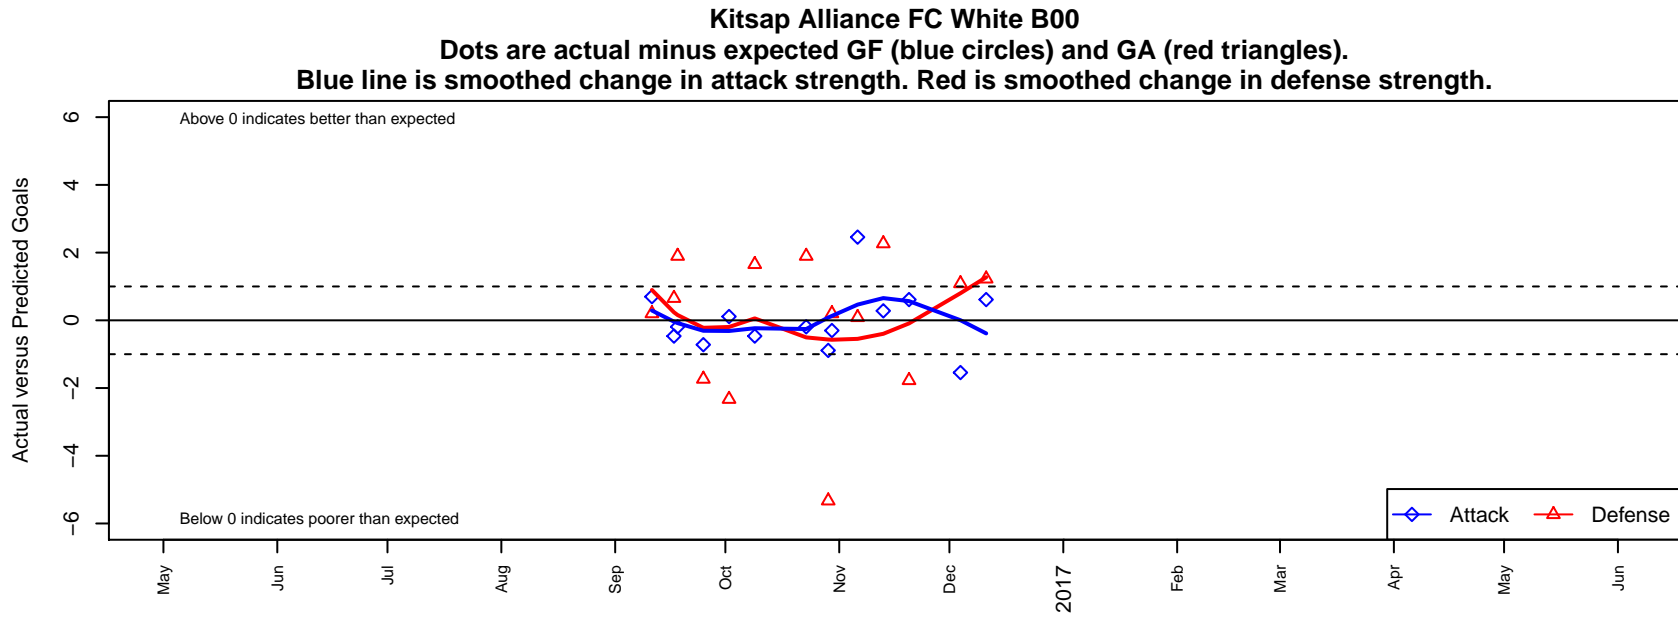

Kitsap Alliance FC White B00

Kitsap Alliance FC
Silverdale, WA
B00 total strength=1213
attack=4.71 defense=3.71
fall league = RCL B00 Div 4

alt names used:
Kitsap Alliance FC B00 B

Venues played:
2016 RCL B00 Div 4

**attack and defense variance (black dot)
relative to other teams
and top 10 in region**

**attack and defense rating
relative to others at age
and all opponents in last 13 months**

Performance relative to 13 month average