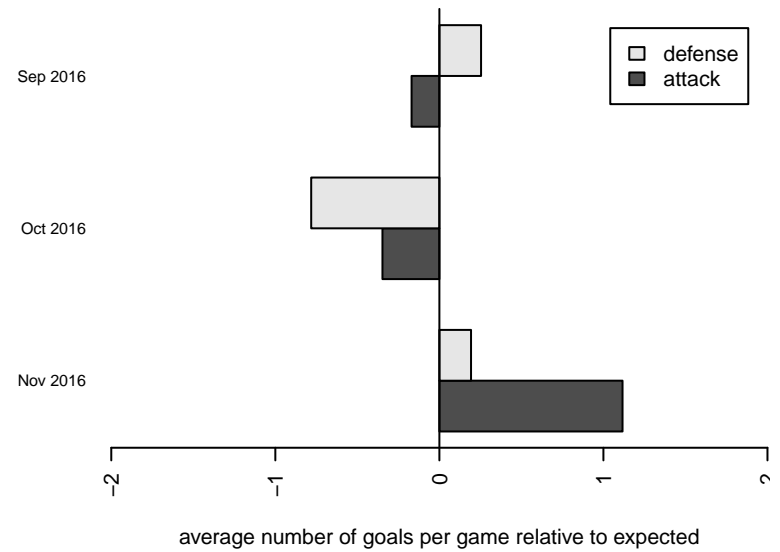

Performance relative to 13 month average