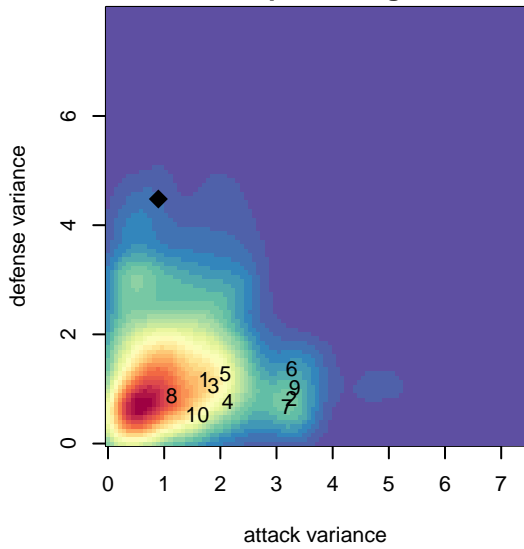

Kitsap Alliance FC White B00

Kitsap Alliance FC
Silverdale, WA
B00 total strength=1213
attack=4.71 defense=3.71
fall league = RCL B00 Div 4

alt names used:
Kitsap Alliance FC B00 B

Venues played:
2016 RCL B00 Div 4

**attack and defense variance (black dot)
relative to other teams
and top 10 in region**

**attack and defense rating
relative to others at age
and all opponents in last 13 months**

Performance relative to 13 month average